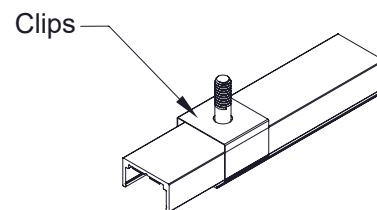

## Minature track system

Suitable for illuminating objects in display cases and such.

All Pico Trac fixtures can be dimmed individually.

Low profile - only 10x17 mm.

Pico Trac

Power Feed

Straight Joiner

## TECHNICAL SPECIFICATION

Material	Extruded aluminium, conductors of 0,25mm <sup>2</sup> copper
Finish	Grey Matte Black Matte White
Type	One circuit 12V DC max. 5A+
Protection class	IP20
Operating voltage	12V DC
Length	Up to 3000mm
Mounting	Fastening clips, double-sided tape

## PICO TRAC

Pico Trac is priced per meter and is sold pre-cut according to customer's dimensions. Shortest length is 20 cm, the longest is 3 meters.

<input type="checkbox"/>	PTL-1	Pico Trac 12V, Grey	10*17 mm, max 3m
<input checked="" type="checkbox"/>	PTL-2	Pico Trac 12V, Black	10*17 mm, max 3m
<input type="checkbox"/>	PTL-3	Pico Trac 12V, White	10*17 mm, max 3m
<input checked="" type="checkbox"/>	PT-11-1	Pico Trac Power Feed, Grey	12V DC, max 5A
<input checked="" type="checkbox"/>	PT-11-2	Pico Trac Power Feed, Black	12V DC, max 5A
<input type="checkbox"/>	PT-11-3	Pico Trac Power Feed, White	12V DC, max 5A
	PT-11	Pico Trac Power Feed, PCB	PCB only
<input checked="" type="checkbox"/>	PT-14-1	PicoTrac Straight Joiner, Grey	12V DC, max 5A
<input checked="" type="checkbox"/>	PT-14-2	PicoTrac Straight Joiner, Black	12V DC, max 5A
<input type="checkbox"/>	PT-14-3	PicoTrac Straight Joiner, White	12V DC, max 5A
<input checked="" type="checkbox"/>	PT-41-1	End Cap LED Profile, Low, Grey	
<input checked="" type="checkbox"/>	PT-41-2	End Cap LED Profile, Low, Black	
<input type="checkbox"/>	PT-41-3	End Cap LED Profile, Low, White	
<input checked="" type="checkbox"/>	LFL-12-1	Mounting Clips, LED Profile Low, Grey	Screw included
<input checked="" type="checkbox"/>	LFL-12-2	Mounting Clips, LED Profile Low, Black	Screw included
<input type="checkbox"/>	LFL-12-3	Mounting Clips, LED Profile Low, White	Screw included
	PT-STICK	Pico Stick	Tool for easy removal of Pico Trac fixtures