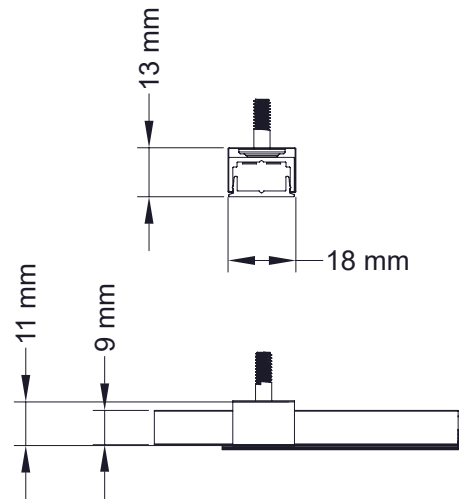

## Minature track system

Suitable for illuminating objects in display cases and such.

All Pico Trac fixtures can be dimmed individually.

Low profile - only 10x17 mm.

Pico Trac

Power Feed

Straight Joiner

## TECHNICAL SPECIFICATION

Material	Extruded aluminium, conductors of 0,25mm <sup>2</sup> copper
Finish	Grey Matte Black Matte White
Type	One circuit 12V DC max. 5A+
Protection class	IP20
Operating voltage	12V DC
Length	Up to 3000mm
Mounting	Fastening clips, double-sided tape

## PICO TRAC

Pico Trac is priced per meter and is sold pre-cut according to customer's dimensions. Shortest length is 20 cm, the longest is 3 meters.

<input type="checkbox"/>	PTL-1	Pico Trac 12V, Grey	10*17 mm, max 3m
<input checked="" type="checkbox"/>	PTL-2	Pico Trac 12V, Black	10*17 mm, max 3m
<input type="checkbox"/>	PTL-3	Pico Trac 12V, White	10*17 mm, max 3m
<input checked="" type="checkbox"/>	PT-11-1	Pico Trac Power Feed, Grey	12V DC, max 5A
<input checked="" type="checkbox"/>	PT-11-2	Pico Trac Power Feed, Black	12V DC, max 5A
<input type="checkbox"/>	PT-11-3	Pico Trac Power Feed, White	12V DC, max 5A
	PT-11	Pico Trac Power Feed, PCB	PCB only
<input checked="" type="checkbox"/>	PT-14-1	PicoTrac Straight Joiner, Grey	12V DC, max 5A
<input checked="" type="checkbox"/>	PT-14-2	PicoTrac Straight Joiner, Black	12V DC, max 5A
<input type="checkbox"/>	PT-14-3	PicoTrac Straight Joiner, White	12V DC, max 5A
<input checked="" type="checkbox"/>	PT-41-1	End Cap LED Profile, Low, Grey	
<input checked="" type="checkbox"/>	PT-41-2	End Cap LED Profile, Low, Black	
<input type="checkbox"/>	PT-41-3	End Cap LED Profile, Low, White	
<input checked="" type="checkbox"/>	LFL-12-1	Mounting Clips, LED Profile Low, Grey	Screw included
<input checked="" type="checkbox"/>	LFL-12-2	Mounting Clips, LED Profile Low, Black	Screw included
<input type="checkbox"/>	LFL-12-3	Mounting Clips, LED Profile Low, White	Screw included
	PT-STICK	Pico Stick	Tool for easy removal of Pico Trac fixtures