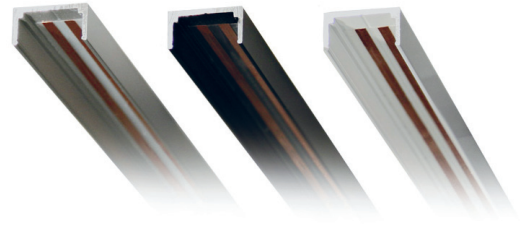

## Minature track system

Suitable for illuminating objects in display cases and such.

All Pico Trac fixtures can be dimmed individually.

Low profile - only 10x17 mm.

Pico Trac

Power Feed

Straight Joiner

## TECHNICAL SPECIFICATION

Material	Extruded aluminium, conductors of 0,25mm <sup>2</sup> copper
Finish	Grey Matte Black Matte White
Type	One circuit 12V DC max. 5A+
Protection class	IP20
Operating voltage	12V DC
Length	Up to 3000mm
Mounting	Fastening clips, double-sided tape

## PICO TRAC

Pico Trac is priced per meter and is sold pre-cut according to customer's dimensions. Shortest length is 20 cm, the longest is 3 meters.

<input type="checkbox"/>	PTL-1	Pico Trac 12V, Grey	10*17 mm, max 3m
<input checked="" type="checkbox"/>	PTL-2	Pico Trac 12V, Black	10*17 mm, max 3m
<input type="checkbox"/>	PTL-3	Pico Trac 12V, White	10*17 mm, max 3m
<input checked="" type="checkbox"/>	PT-11-1	Pico Trac Power Feed, Grey	12V DC, max 5A
<input checked="" type="checkbox"/>	PT-11-2	Pico Trac Power Feed, Black	12V DC, max 5A
<input type="checkbox"/>	PT-11-3	Pico Trac Power Feed, White	12V DC, max 5A
	PT-11	Pico Trac Power Feed, PCB	PCB only
<input checked="" type="checkbox"/>	PT-14-1	PicoTrac Straight Joiner, Grey	12V DC, max 5A
<input checked="" type="checkbox"/>	PT-14-2	PicoTrac Straight Joiner, Black	12V DC, max 5A
<input type="checkbox"/>	PT-14-3	PicoTrac Straight Joiner, White	12V DC, max 5A
<input checked="" type="checkbox"/>	PT-41-1	End Cap LED Profile, Low, Grey	
<input checked="" type="checkbox"/>	PT-41-2	End Cap LED Profile, Low, Black	
<input type="checkbox"/>	PT-41-3	End Cap LED Profile, Low, White	
<input checked="" type="checkbox"/>	LFL-12-1	Mounting Clips, LED Profile Low, Grey	Screw included
<input checked="" type="checkbox"/>	LFL-12-2	Mounting Clips, LED Profile Low, Black	Screw included
<input type="checkbox"/>	LFL-12-3	Mounting Clips, LED Profile Low, White	Screw included
	PT-STICK	Pico Stick	Tool for easy removal of Pico Trac fixtures