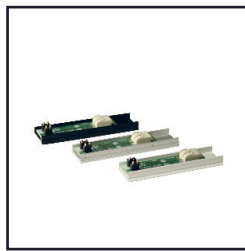

## Minature track system

Suitable for illuminating objects in display cases and such.

All Pico Trac fixtures can be dimmed individually.

Low profile - only 10x17 mm.

Pico Trac

Power Feed

Straight Joiner

## TECHNICAL SPECIFICATION

Material	Extruded aluminium, conductors of 0,25mm <sup>2</sup> copper
Finish	Grey Matte Black Matte White
Type	One circuit 12V DC max. 5A+
Protection class	IP20
Operating voltage	12V DC
Length	Up to 3000mm
Mounting	Fastening clips, double-sided tape

## PICO TRAC

Pico Trac is priced per meter and is sold pre-cut according to customer's dimensions. Shortest length is 20 cm, the longest is 3 meters.

<input type="checkbox"/>	PTL-1	Pico Trac 12V, Grey	10*17 mm, max 3m
<input checked="" type="checkbox"/>	PTL-2	Pico Trac 12V, Black	10*17 mm, max 3m
<input type="checkbox"/>	PTL-3	Pico Trac 12V, White	10*17 mm, max 3m
<input checked="" type="checkbox"/>	PT-11-1	Pico Trac Power Feed, Grey	12V DC, max 5A
<input checked="" type="checkbox"/>	PT-11-2	Pico Trac Power Feed, Black	12V DC, max 5A
<input type="checkbox"/>	PT-11-3	Pico Trac Power Feed, White	12V DC, max 5A
	PT-11	Pico Trac Power Feed, PCB	PCB only
<input checked="" type="checkbox"/>	PT-14-1	PicoTrac Straight Joiner, Grey	12V DC, max 5A
<input checked="" type="checkbox"/>	PT-14-2	PicoTrac Straight Joiner, Black	12V DC, max 5A
<input type="checkbox"/>	PT-14-3	PicoTrac Straight Joiner, White	12V DC, max 5A
<input checked="" type="checkbox"/>	PT-41-1	End Cap LED Profile, Low, Grey	
<input checked="" type="checkbox"/>	PT-41-2	End Cap LED Profile, Low, Black	
<input type="checkbox"/>	PT-41-3	End Cap LED Profile, Low, White	
<input checked="" type="checkbox"/>	LFL-12-1	Mounting Clips, LED Profile Low, Grey	Screw included
<input checked="" type="checkbox"/>	LFL-12-2	Mounting Clips, LED Profile Low, Black	Screw included
<input type="checkbox"/>	LFL-12-3	Mounting Clips, LED Profile Low, White	Screw included
	PT-STICK	Pico Stick	Tool for easy removal of Pico Trac fixtures