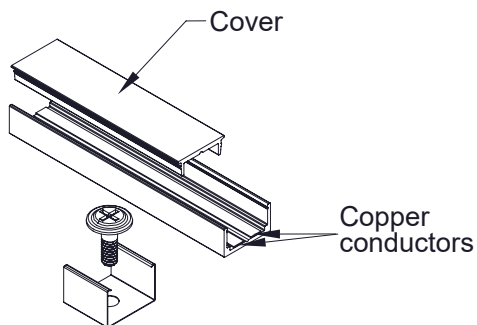

## Minature track system

Suitable for illuminating objects in display cases and such.

All Pico Trac fixtures can be dimmed individually.

Low profile - only 10x17 mm.

Pico Trac

Power Feed

Straight Joiner

## TECHNICAL SPECIFICATION

Material	Extruded aluminium, conductors of 0,25mm <sup>2</sup> copper
Finish	Grey Matte Black Matte White
Type	One circuit 12V DC max. 5A+
Protection class	IP20
Operating voltage	12V DC
Length	Up to 3000mm
Mounting	Fastening clips, double-sided tape

## PICO TRAC

Pico Trac is priced per meter and is sold pre-cut according to customer's dimensions. Shortest length is 20 cm, the longest is 3 meters.

<input type="checkbox"/>	PTL-1	Pico Trac 12V, Grey	10*17 mm, max 3m
<input checked="" type="checkbox"/>	PTL-2	Pico Trac 12V, Black	10*17 mm, max 3m
<input type="checkbox"/>	PTL-3	Pico Trac 12V, White	10*17 mm, max 3m
<input checked="" type="checkbox"/>	PT-11-1	Pico Trac Power Feed, Grey	12V DC, max 5A
<input checked="" type="checkbox"/>	PT-11-2	Pico Trac Power Feed, Black	12V DC, max 5A
<input type="checkbox"/>	PT-11-3	Pico Trac Power Feed, White	12V DC, max 5A
	PT-11	Pico Trac Power Feed, PCB	PCB only
<input checked="" type="checkbox"/>	PT-14-1	PicoTrac Straight Joiner, Grey	12V DC, max 5A
<input checked="" type="checkbox"/>	PT-14-2	PicoTrac Straight Joiner, Black	12V DC, max 5A
<input type="checkbox"/>	PT-14-3	PicoTrac Straight Joiner, White	12V DC, max 5A
<input checked="" type="checkbox"/>	PT-41-1	End Cap LED Profile, Low, Grey	
<input checked="" type="checkbox"/>	PT-41-2	End Cap LED Profile, Low, Black	
<input type="checkbox"/>	PT-41-3	End Cap LED Profile, Low, White	
<input checked="" type="checkbox"/>	LFL-12-1	Mounting Clips, LED Profile Low, Grey	Screw included
<input checked="" type="checkbox"/>	LFL-12-2	Mounting Clips, LED Profile Low, Black	Screw included
<input type="checkbox"/>	LFL-12-3	Mounting Clips, LED Profile Low, White	Screw included
	PT-STICK	Pico Stick	Tool for easy removal of Pico Trac fixtures